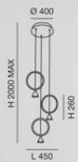

LED **A++ A**
SUSPENSION LED WARM WHITE 24W 2160 lm C E IP20